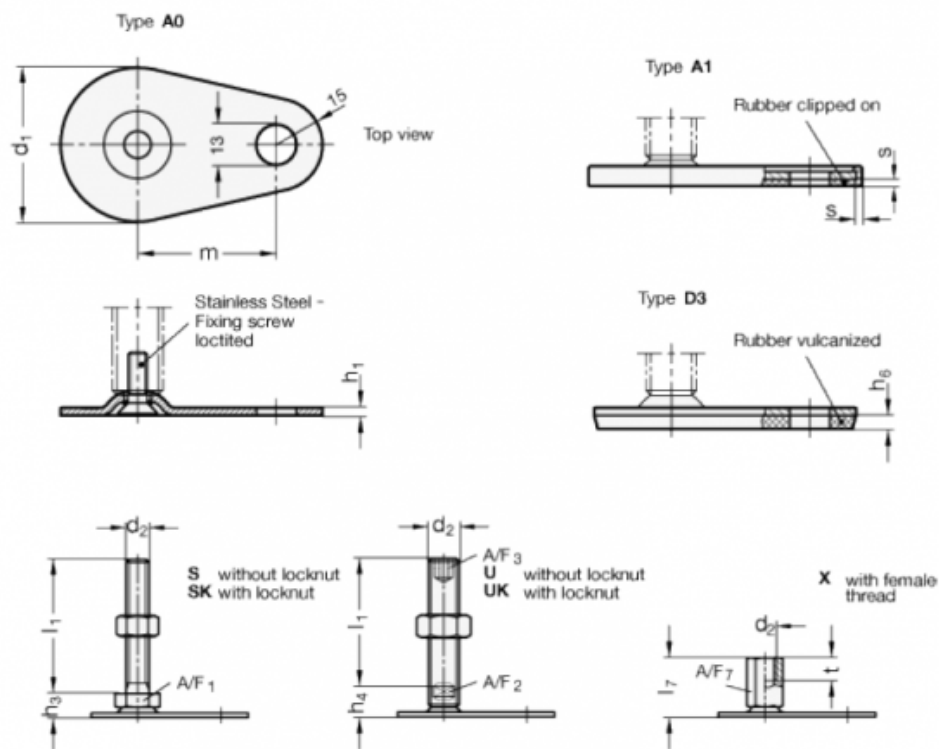

# Data Sheet

Article number: 204260M850A1SK  
 Description: E+G levelling foot  
 GN 42-60-M8-50-A1-SK  
 Note: SK With nut, External hexagon at the bottom

## Measures

A/F1 = 17	s = 2
d1 = 60	
d2 = M8	
h1 = 2.5	
h3 = 11	
h6 =	
l1 = 50	
m = 50	